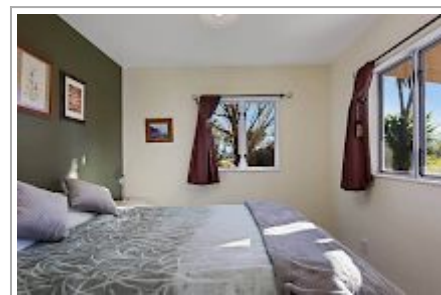

Brookhaven Cottage

Our cottage set on a large 4 acre block. The cottage is separte to the main home. With beautiful gardens you can relax and enjoy the tranquillity. A creek runs thru the property and is home to various wildlife. The Wine Bike trail passes the front of the property and bikes are free of charge.

Contact Information:

Phone: 0211828665

Address: 154 Bedford Road,
Renwick

Hosts: Sally & Jamie Arbuckle.

Location: Renwick, Blenheim

GPS: -41.50173179999999,
173.7956696