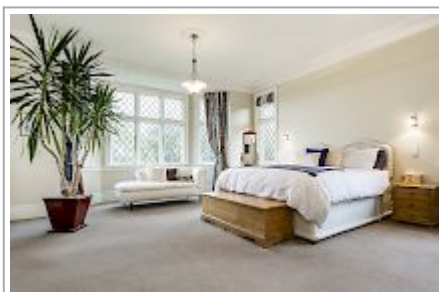

Daily housekeeping and complimentary toiletries

Bay window lounge area with chaise longue

Flat screen TV, Chrome-cast, Blue Ray DVD player

Complimentary high speed Fibre wireless Internet

Tea and coffee, milk fridge

Fully heated

Hairdryer, electric blanket, bathrobes and alarm clock/radio

Host safe for valuables on request

Complimentary newspaper

LUXURY ROOM - Garden views

King double bed with Egyptian-cotton linen

En-suite shower with marble floor, towel rail and mirror which are all heated

Bay window lounge area with chesterfield suite

Flat screen TV, Chrome-cast, Blue Ray DVD player

Complimentary high speed Fibre wireless Internet

Tea and coffee, milk fridge

Fully heated

Hairdryer, electric blanket, bathrobes and alarm clock/radio

Feature fireplace and large antique desk

Hosts Safe for valuables on request

Complimentary news

Contact Information:

Phone: 021 484 717

Mobile: 021 484 717

Address: 101 Gladstone Road
South East Taieri Dunedin

Hosts: Avril & Karl Power

Location: 15 Km from Dunedin
Airport and 15 km from Dunedin
CBD

Directions: On State Highway 1
enter East Taieri suburb turning
into Riccarton Road East (right if
travelling from CBD and left if
travelling from airport). At
crossroads turn right into Gladstone
Road South, The Birches is 1 km on
the right.

GPS: -45.890859,
170.34302990000003