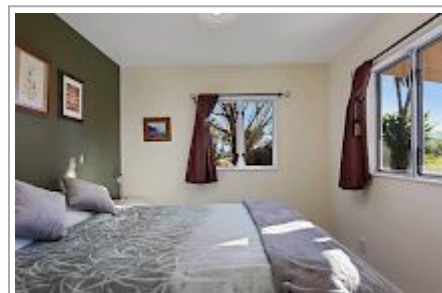

Brookhaven Cottage

Our cottage set on a large 4 acre block. The cottage is separte to the main home. With beautiful gardens you can relax and enjoy the tranquillity. A creek runs thru the property and is home to various wildlife. The Wine Bike trail passes the front of the property and bikes are free of charge.

Contact Information:

Phone: 0211828665

Address: 154 Bedford Road,
Renwick

Hosts: Sally & Jamie Arbuckle.

Location: Renwick, Blenheim

GPS: -41.50173179999999,
173.7956696

Brookhaven Cottage Map