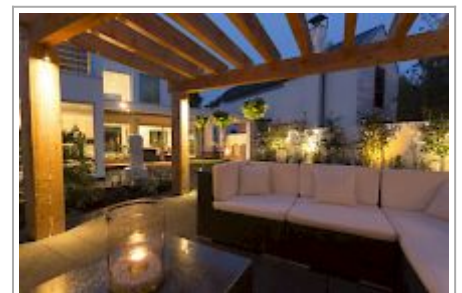

The Establishment Boutique Luxury Accommodation

The Establishment is a purpose designed luxury accommodation oasis, nestled in the centrally located suburb of Fendalton Christchurch.

Contact Information:

Phone: 03 348 1444

Freephone: 0800 378 225

Mobile: 029 224 7711

Address: 50 Clyde Road,
Christchurch

Hosts: Jennifer Webley

Location: Situated in the central location of Fendalton/Ilam and Ricc

Directions: Situated opposite the University of Canterbury. 7 minutes drive from the airport; city center, CBS arena. 5 minutes drive to Merivale shopping & 2 minutes to Westfield Riccarton shopping complex.

GPS: -43.5270061, 172.5875493